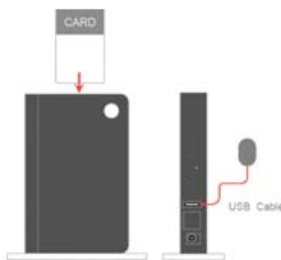

MOBILE ROUTER WiFi

*From now on, WiFi is when and where you want
Share secure WiFi with several users and equipments*

What does it look like?

Discover the smallest Mobile WiFi Router.
Elegant, discrete, simple to configure and use.

How does it work?

How to use it?

Insert your subscription card GPRS, EDGE, CDMA , EVDO, 3G, UMTS, HSDPA, HSUPA, 3G+, WIMAX (USB slot, SIM card or PCMCIA slot)
And share a secured WiFi connection to access Internet

Main Specifications			
<ul style="list-style-type: none"> -OEM / ODM available. - Best Mobile Router Cost/Effective - Works with USB or PCMCIA Network cards - Support GPRS/EDGE/CDMA/EVDO/3G/UMTS/HSDPA/HSUPA/3G+/WIMAX - Up to 15 Mbps with WiMAX - Up to 3.6 Mbps with HSDPA - Up to 54 Mbps with WIFI B&G - Up to 7.2Mbit/s with HSDPA/HSUPA 		<ul style="list-style-type: none"> -Enhanced receive features for better service availability - Connect over WI-FI and Ethernet - Automatically selects the fastest connection via GPRS/EDGE/CDMA/EVDO/3G/UMTS/HSDPA/HSUPA/3G+/WIMAX - No software installation required - Security through WEP, WPA and built-in firewall - Battery pack (optional) - CAR Adapter & kit (optional) 	
WLAN Characteristic		Physical Characteristics	
- Effect range	Indoor up to 70 M Outdoor up to 200~250 M	- Dimensions	H:133xW:90xD:24 mm
- Sécurité WIFI	WEP key none / 64 / 128 bits	- Weight	275 Gr
Routeur Characteristics		Accessories	
- Feature	DHCP Serveur DMZ support IP sharing MAC access control Auto-Reconnect	<ul style="list-style-type: none"> - AC Adapter - Battery pack (optional) - Car kit (optional) - Belt carrying case 	<ul style="list-style-type: none"> External 5VDC/2A 4400 mAH Car window holder, car adapter